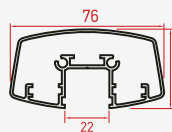

SIO MORSO-WA. Modular Railing System on Wall.

The heavy-duty Aluminium profile is anchored onto the wall of the RCC parapet. The railing glass is fixed to the wall profile by special metallic pins. The cover profile provides a neat finished appearance. The system supports glass up to 1000mm height without top rail and 1100mm with top rail.

SIO-MORSO
RTR-180
Round TopRail
180° connector

SIO-MORSO
RTR-90
Round TopRail
90° connector

SIO-MORSO
TRG- 12/15/17/19
TopRail Gasket

OVAL TOP RAIL

SIO-MORSO
OTR-76
Oval TopRail

SIO-MORSO
OTEC-76
Oval TopRail cap

SIO-MORSO
OTWB-76
Oval TopRail
wall bracket

SIO-MORSO
OTR-180
Oval TopRail
180° connector

SIO-MORSO
OTR-90
Oval TopRail
90° connector

SIO-MORSO
TRG- 12/15/17/19
TopRail Gasket

* Top Rail profile is available in powder coated, colour & natural anodizing, wood-imitation finish.