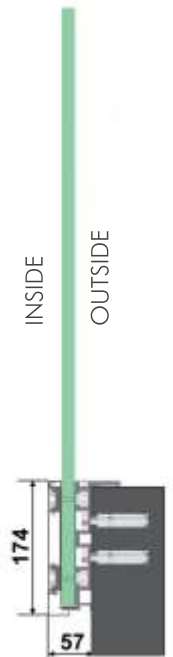

SIO MORSO-WA. Modular Railing System on Wall.

The heavy-duty Aluminium profile is anchored onto the wall of the RCC parapet. The railing glass is fixed to the wall profile by special metallic pins. The cover profile provides a neat finished appearance. The system supports glass up to 1000mm height without top rail and 1100mm with top rail.

FEATURES:

- Contemporary design.
- Heavy-duty frameless glass wall-mounted railing system without verticals.
- Designed to resist high wind-pressure and live loads without compromising safety.
- Unlimited view.
- Glass thickness from 12mm upto 21.5mm - Mono / Laminated / Sentry.
- Easy to install - dry fixing - without silicon sealants.
- Low maintenance with easy cleaning and glass replacement.
- Can be installed inside or outside of a building (with scaffolding).
- Cover profile available in powder coated, colour & natural anodizing, wood-imitation finish.
- Available as model SMW1200 with maximum glass height of 1200mm..

APPLICATIONS:

- Suitable for highrises, bungalows, hotels, shopping malls, hospitals.