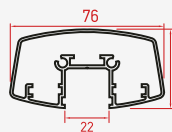

SIO-MORSO
RTWB-50
Round TopRail wall bracket

SIO-MORSO
RTR-180
Round TopRail
180° connector

SIO-MORSO
RTR-90
Round TopRail
90° connector

SIO-MORSO
TRG- 12/15/17/19
TopRail Gasket

OVAL TOP RAIL

SIO-MORSO
OTR-76
Oval TopRail

SIO-MORSO
OTEC-76
Oval TopRail cap

SIO-MORSO
OTWB-76
Oval TopRail
wall bracket

SIO-MORSO
OTR-180
Oval TopRail
180° connector

SIO-MORSO
OTR-90
Oval TopRail
90° connector

SIO-MORSO
TRG- 12/15/17/19
TopRail Gasket