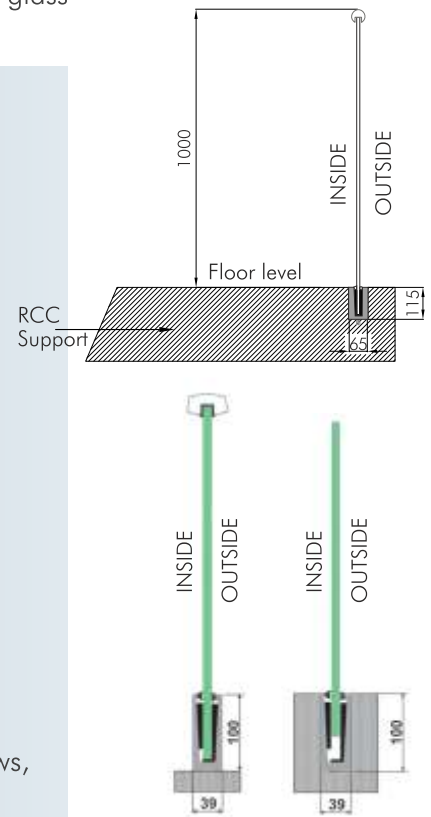

SIO MORSO-UG. Modular Recessed Railing System.

Heavy special aluminium base profile is recessed in the ground. Precision wedge-fixing technology with waterproof glass gaskets is used to fix the glass and create extremely strong frameless glass railings. Suitable for glass height of up to 1200 mm and glass thickness of up to 21.5 mm.

FEATURES:

- Modern aesthetic shape.
- Heavy-duty frameless glass floor-mounted, side-mounted or recessed railing system without vertical balustrades.
- Designed to resist high wind-pressure and live loads without compromising safety.
- Unlimited view.
- Glass from 12 mm to 21.5 mm thickness - single (monolithic) or Laminated with Sentry film.
- Easy to install - dry fixing - without silicon sealants.
- Low maintenance with easy cleaning and glass replacement.
- Round or Oval aluminium Top Rail with wall & end connectors for fixing on top of glass.

APPLICATIONS:

- Suitable for balconies and terraces in residential high-rise apartments, bungalows, hotels, shopping malls, hospitals.