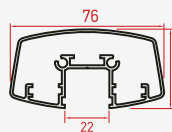

SIO-MORSO
RTR-180
Round TopRail
180° connector

SIO-MORSO
RTR-90
Round TopRail
90° connector

SIO-MORSO
TRG- 12/15/17/19
TopRail Gasket

OVAL TOP RAIL

SIO-MORSO
OTR-76
Oval TopRail

SIO-MORSO
OTEC-76
Oval TopRail cap

SIO-MORSO
OTWB-76
Oval TopRail
wall bracket

SIO-MORSO
OTR-180
Oval TopRail
180° connector

SIO-MORSO
OTR-90
Oval TopRail
90° connector

SIO-MORSO
TRG- 12/15/17/19
TopRail Gasket

* Top Rail profile is available in powder coated, colour & natural anodizing, wood-imitation finish.