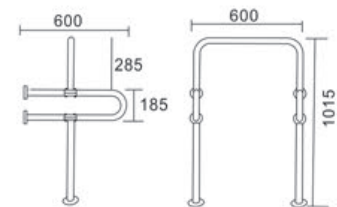

SIO HGB-004-2

- Urinal safety Grab Bar with extended support
- High quality Stainless Steel
- SS Base thickness - 6.5 mm
- Wall and floor mounted. Easy to install with secure mount anchors