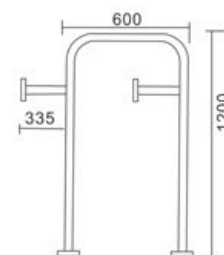

SIO HGB-004-2

- Safety Grab Bar with extended support for Urinals, baths and wash basins
- High quality Stainless Steel
- SS Base thickness - 6.5 mm
- Wall and floor mounted. Easy to install with secure mount anchors