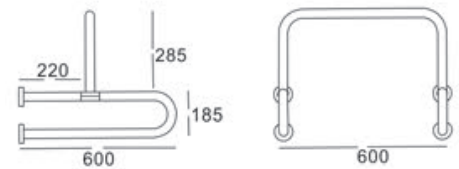

SIO HGB-003-1

- Urinal safety Grab Bar with extended support
- High quality Stainless Steel
- SS Base thickness - 6.5 mm
- Wall mounted and easy to install with secure mount anchors