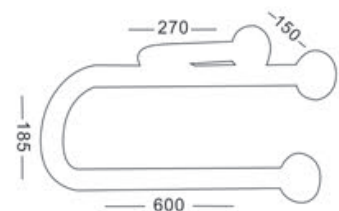

SIO HGB-002

- U-shaped Toilet safety Grab Bar with additional safety extension
- High quality Stainless Steel
- SS surface treatment options available
- Easy to install and durable