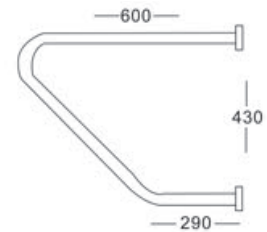

SIO HGB-008

- Angled and broad design for easy support and additional balance
- High quality Stainless Steel
- SS Base thickness - 6.5 mm
- Wall mounted, easy to install and durable