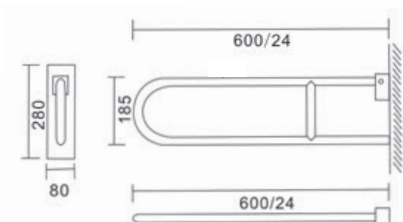

SIO HGB-018-3

- U-shaped Toilet safety Grab Bar
- High quality Stainless Steel
- SS surface treatment options available
- SS Base thickness - 6.5 mm
- Easy to install and durable