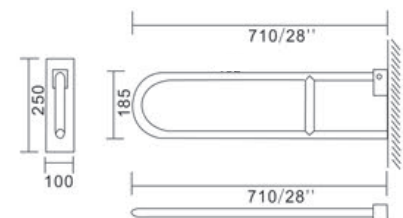

# SIO Grab Bars.

SIO Grab Rails are used in bathrooms and toilets at home and in public places. They are essential for bathroom safety, especially for the disabled and the aged. They also offer safety for anyone who finds himself/herself reaching for things kept at a height or while walking in a wet bathroom.

## SIO HGB-018-1

- U-shaped Toilet safety Grab Bar
- High quality Stainless Steel
- SS surface treatment options available
- SS Base thickness - 6.5 mm
- Easy to install and durable