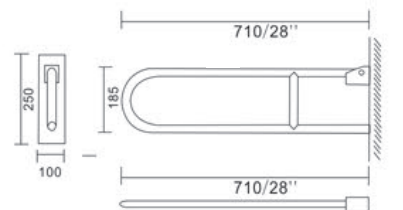

SIO HGB-018-2

- U-shaped Toilet safety Grab Bar
- High quality Stainless Steel
- SS surface treatment options available
- SS Base thickness - 6.5 mm
- Easy to install and durable