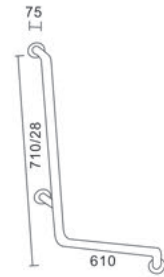

SIO HGB-025

- 90° angle bathroom grab rail
- High quality Stainless Steel
- SS Base thickness - 6.5 mm
- Wall mounted and easy to install with secure mount anchors