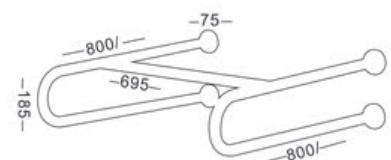

SIO HGB-003

- Angled design for additional balance as toilet support or shower bar
- High quality Stainless Steel
- SS Base thickness - 6.5 mm
- Wall mounted and easy to install with secure mount anchors