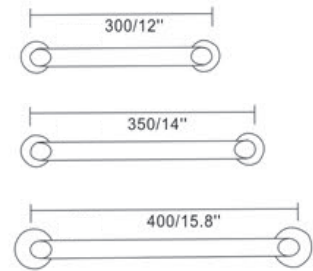

SIO Grab Bars.

SIO HGB-024

- Wall mounted simple Grab Bars
- High quality Stainless Steel
- Available in length 300mm onwards
- Easy to install and durable