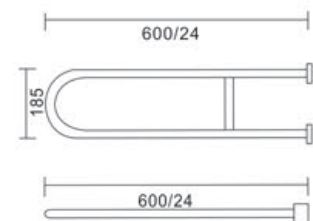

SIO HGB-005

- U-shaped Toilet safety Grab Bar
- High quality Stainless Steel
- SS surface treatment options available
- SS Base thickness - 6.5 mm
- Easy to install and durable