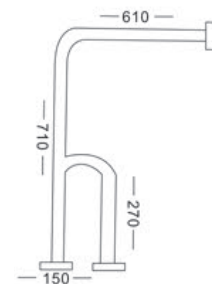

SIO HGB-028

- Secure and more comfortable to grab as toilet or bathroom support
- High quality Stainless Steel
- SS Base thickness - 6.5 mm
- Wall and floor mounted. Easy to install with secure mount anchors