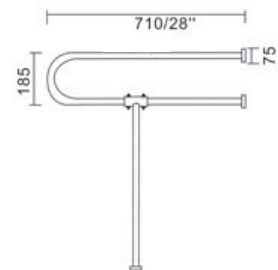

SIO HGB-030

- Angled design for additional balance as toilet support
- High quality Stainless Steel
- SS Base thickness - 6.5 mm
- Wall and floor mounted. Easy to install with secure mount anchors