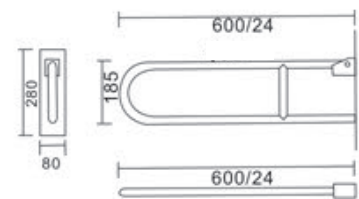

## SIO HGB-018-3

- U-shaped Toilet safety Grab Bar
- High quality Stainless Steel
- SS surface treatment options available
- SS Base thickness - 6.5 mm
- Easy to install and durable

\* Available on order: All Grab Bars in SS tubes of 32 mm diameter. Plastic coated finish. Nylon coated finish.

## SIO HGB-005-1

- U-shaped Toilet safety Grab Bar
- High quality Stainless Steel
- SS surface treatment options available
- SS Base thickness - 6.5 mm
- Easy to install and durable