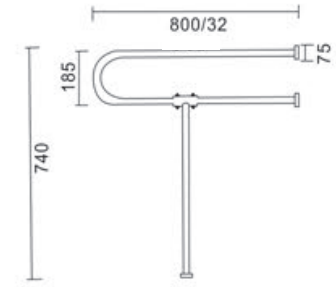

SIO Grab Bars.

SIO HGB-004

- Angled design for additional balance as toilet support or shower bar
- High quality Stainless Steel
- SS Base thickness - 6.5 mm
- Wall and floor mounted. Easy to install with secure mount anchors