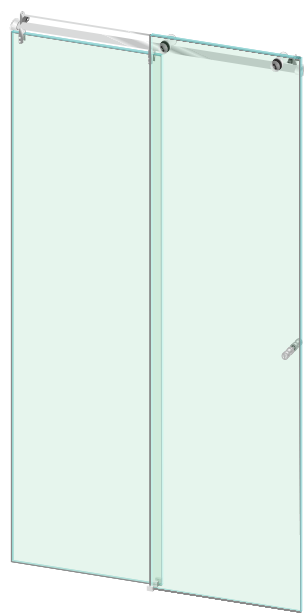

# SIO Shower Sliding Systems. Glass Shower sliding systems for Cubicles and Partitions.

## FEATURES:

- SS pipe assembly with Anti-lift rod.
- Bottom floor guide.
- Sliding roller fittings.
- Knob handle.
- Suitable for 8mm toughened glass.
- SS brushed steel finish.

## APPLICATIONS:

- Ideal for smaller bathrooms.

Shower Cubicle

Shower Partition