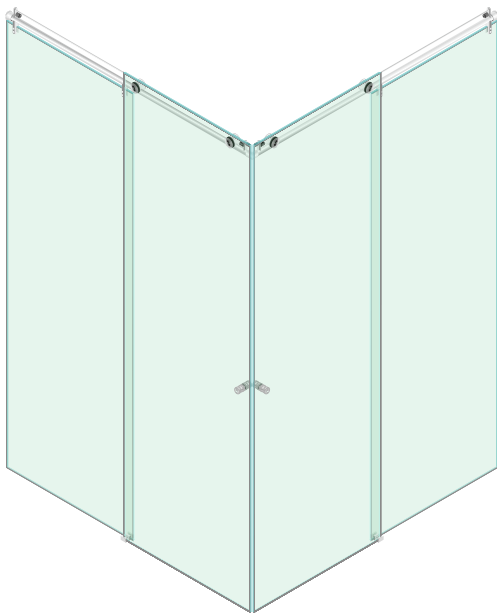

# SIO Shower Sliding Systems. Glass Shower sliding systems for Cubicles and Partitions.

## FEATURES:

- SS pipe assembly with Anti-lift rod.
- Bottom floor guide.
- Sliding roller fittings.
- Knob handle.
- Suitable for 8mm toughened glass.
- SS brushed steel finish.

## APPLICATIONS:

- Ideal for smaller bathrooms.

Shower Cubicle

Shower Partition