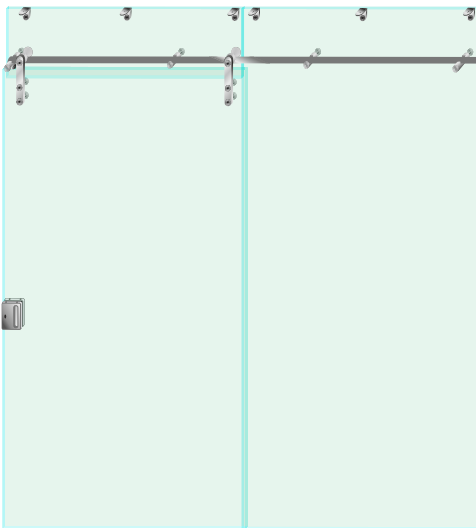

SIO Manual SS Point Sliding

FEATURES:

- Option with fixed glass on top and side.
- Option with glass panel sliding on wall.
- Suitable for 8mm - 12mm toughened glass.
- Sliding glass size: Maximum 1200mm x 3000mm.
- SS brushed steel finish.

APPLICATIONS:

- Ideal for Showrooms, offices and residence partitions.

Pipe Sliding On Glass

CONFIGURATIONS

- Biparting sliding glass panels with fixed glass on either side*
- Single sliding glass panel with fixed glass on one side*
- Single sliding glass panel with fixed glass on either side*

CONFIGURATIONS

- Biparting sliding glass panels with wall on either side*
- Single sliding glass panel with wall on either side*

Hardware Fittings

SIO MPS/WPH/02

Wall to pipe holder without stopper

SIO MPS/WPHS/03