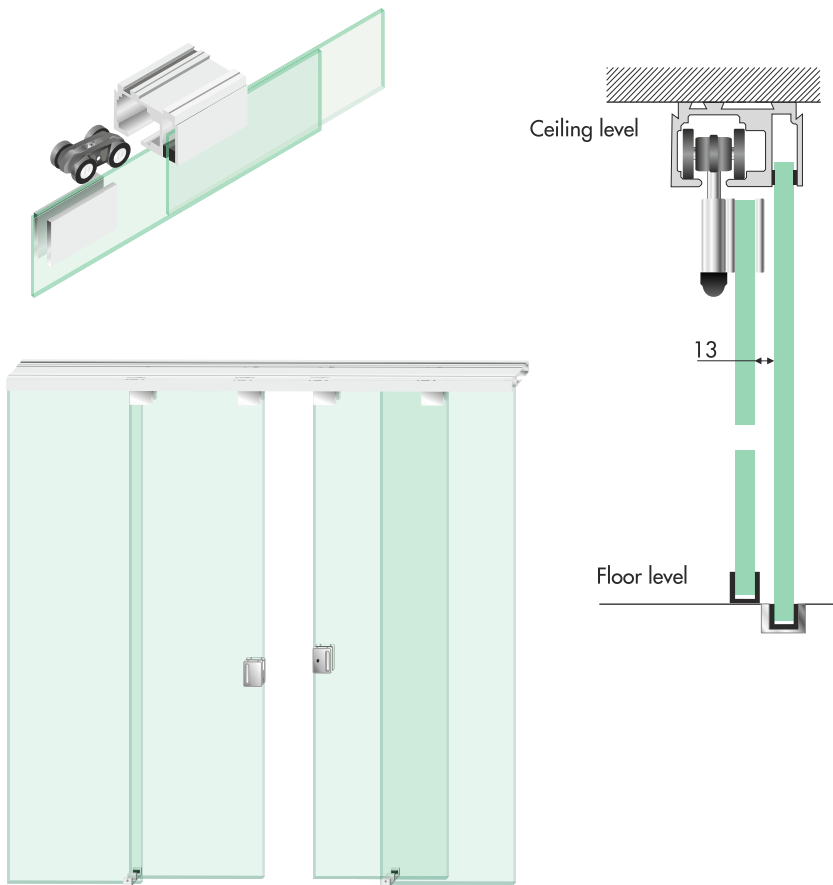

# SIO Manual Bi-parting.

## FEATURES:

- Single top track profile for sliding and fixed glass.
- Suitable for 8mm-12mm toughened glass.
- Glass size: Max. 1400mm x 3300mm.
- Fittings with SS brushed steel finish.

## APPLICATIONS:

- Ideal for Showrooms, offices and residence partitions.

### CONFIGURATIONS

  
Biparting sliding glass panels with fixed glass on either side

  
Single sliding glass panel with fixed glass on one side

  
Single sliding glass panel with fixed glass on either side