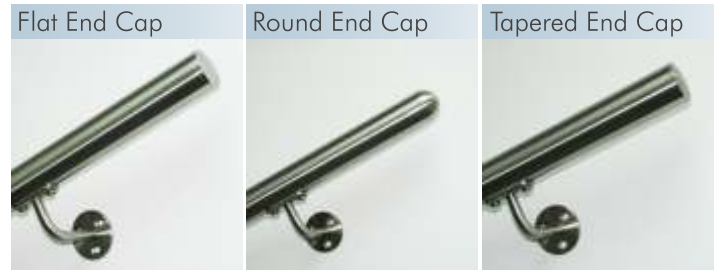

SIO Steel Balustrades.

The stylish modular system is available in a variety of contemporary infill solutions, giving you complete freedom of design. Our satin finish and mirror polished product range includes both AISI 304 and AISI 316 grade stainless steel in 42.4mm and 48.3mm diameter tube.

SIO Steel Hand Rails.

Our handrails can be easily fitted by all, from professional builders to D.I.Y beginners. You can choose from indoor or outdoor installation with choices of tube diameters and preferred design from Tapered, Domed, Flat and Multi-groove end caps.