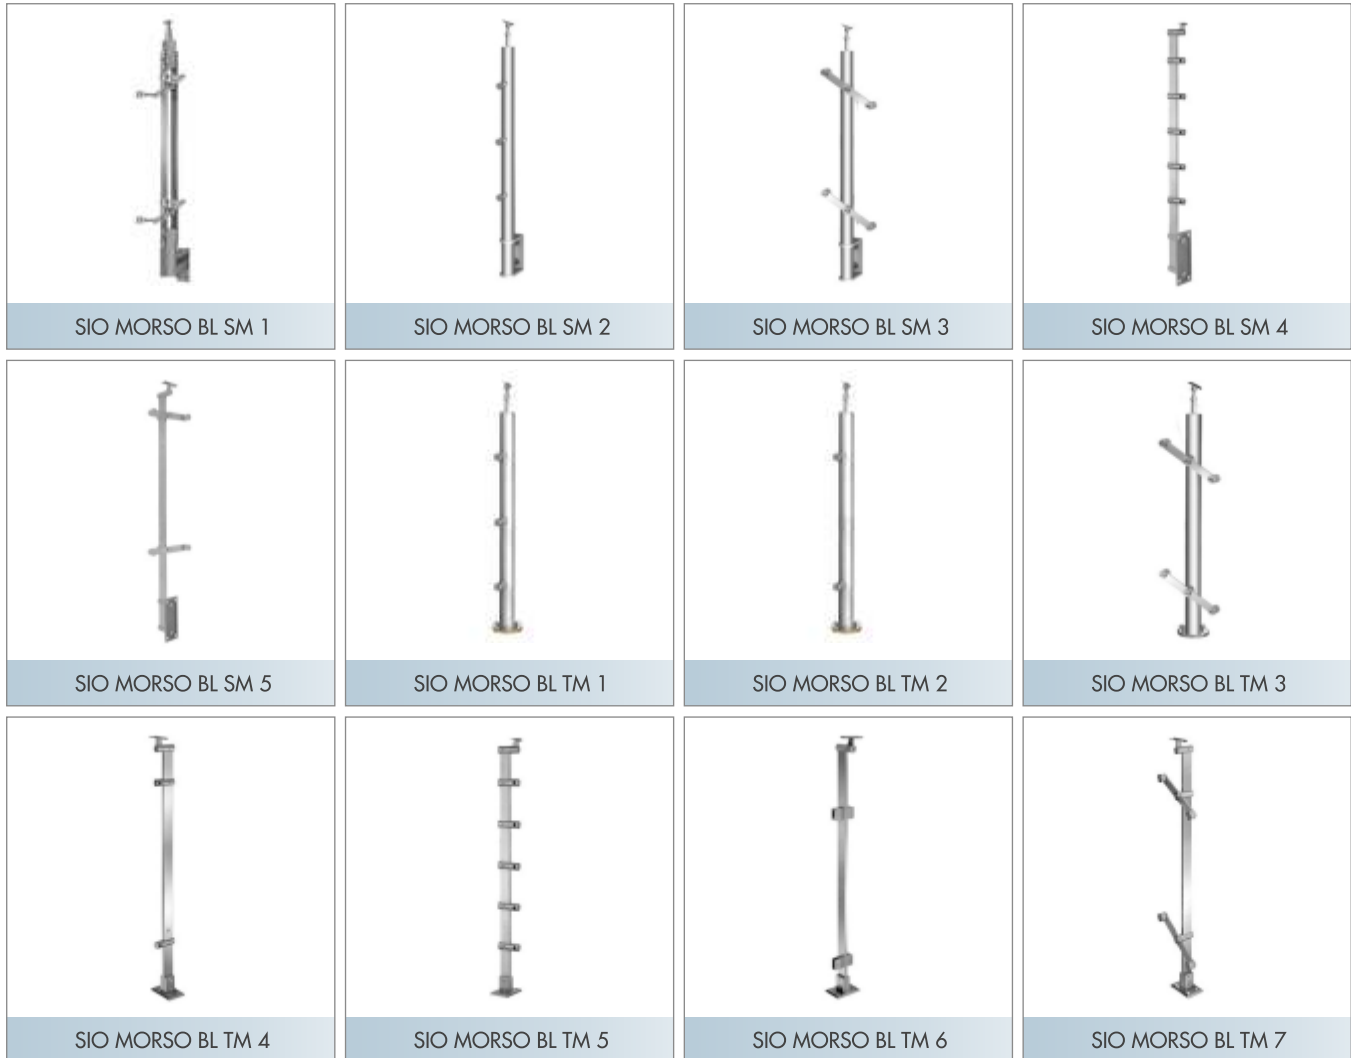

SIO Steel Balustrades.

The stylish modular system is available in a variety of contemporary infill solutions, giving you complete freedom of design. Our satin finish and mirror polished product range includes both AISI 304 and AISI 316 grade stainless steel in 42.4mm and 48.3mm diameter tube.

SIO Framed Steel Balustrades

SIO Custom Balustrade Applications

Whether you require a balustrade system for a residential or commercial project, SIO can offer a cost effective solution designed to meet your specific needs.