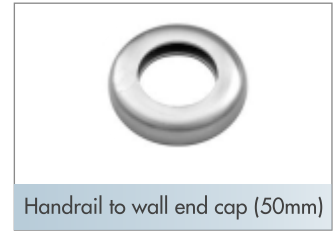

SIO Accessories

www.sio.co.in

SIO VASUNDDHARA INTERNATIONAL PVT. LTD.

Founded with the vision to work with fairness, honesty and courtesy towards all internal and external stakeholders to achieve the company's objectives, Sio Vasunddhara International has serviced such prestigious names as ABB, DLF, LnT, PVR, TAJ hotels and resorts, Unitech, Fortis, Airtel, bata, The Oberoi, HP, Raheja developers and many others.